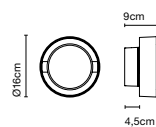

Plaff-on! 33 IP54

Plaff-on! 16 IP65

A ceiling lamp whose beauty lies in its simplicity and clarity, offering multiple lighting effects thanks to its design.

Plaff-on! 50 IP54
4x E27 LED Standard 8W

Plaff-on! 50 LED IP54 *
LED SMD 36W 700mA
2700K
Luminaria - 3200lm (incluido)

Plaff-on! 33 IP54
2x E27 LED Standard 8W

Plaff-on! 33 LED IP54 *
LED SMD 28,5W 700mA
2700K
Luminaria - 2000lm (incluido)

Plaff-on! 16 IP65
LED COB 8W 230V 2700K
CRI90
Fuente de luz - 544lm (incluido)

Ring made of lacquered aluminium which supports an opal blown glass shade.

Structure

☒ Black

Diffuser

☐ White

☐ dimmable

(Only LED versions)

☐ IP54

☐ IP65

- [Download](#) Assembly Instructions
- [Download](#) Photometric Data
- [Download](#) 2D
- [Download](#) 3D
- [Download](#) Energy label