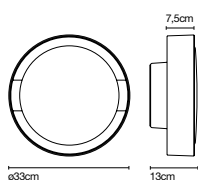

Plaff-on! 16 IP65